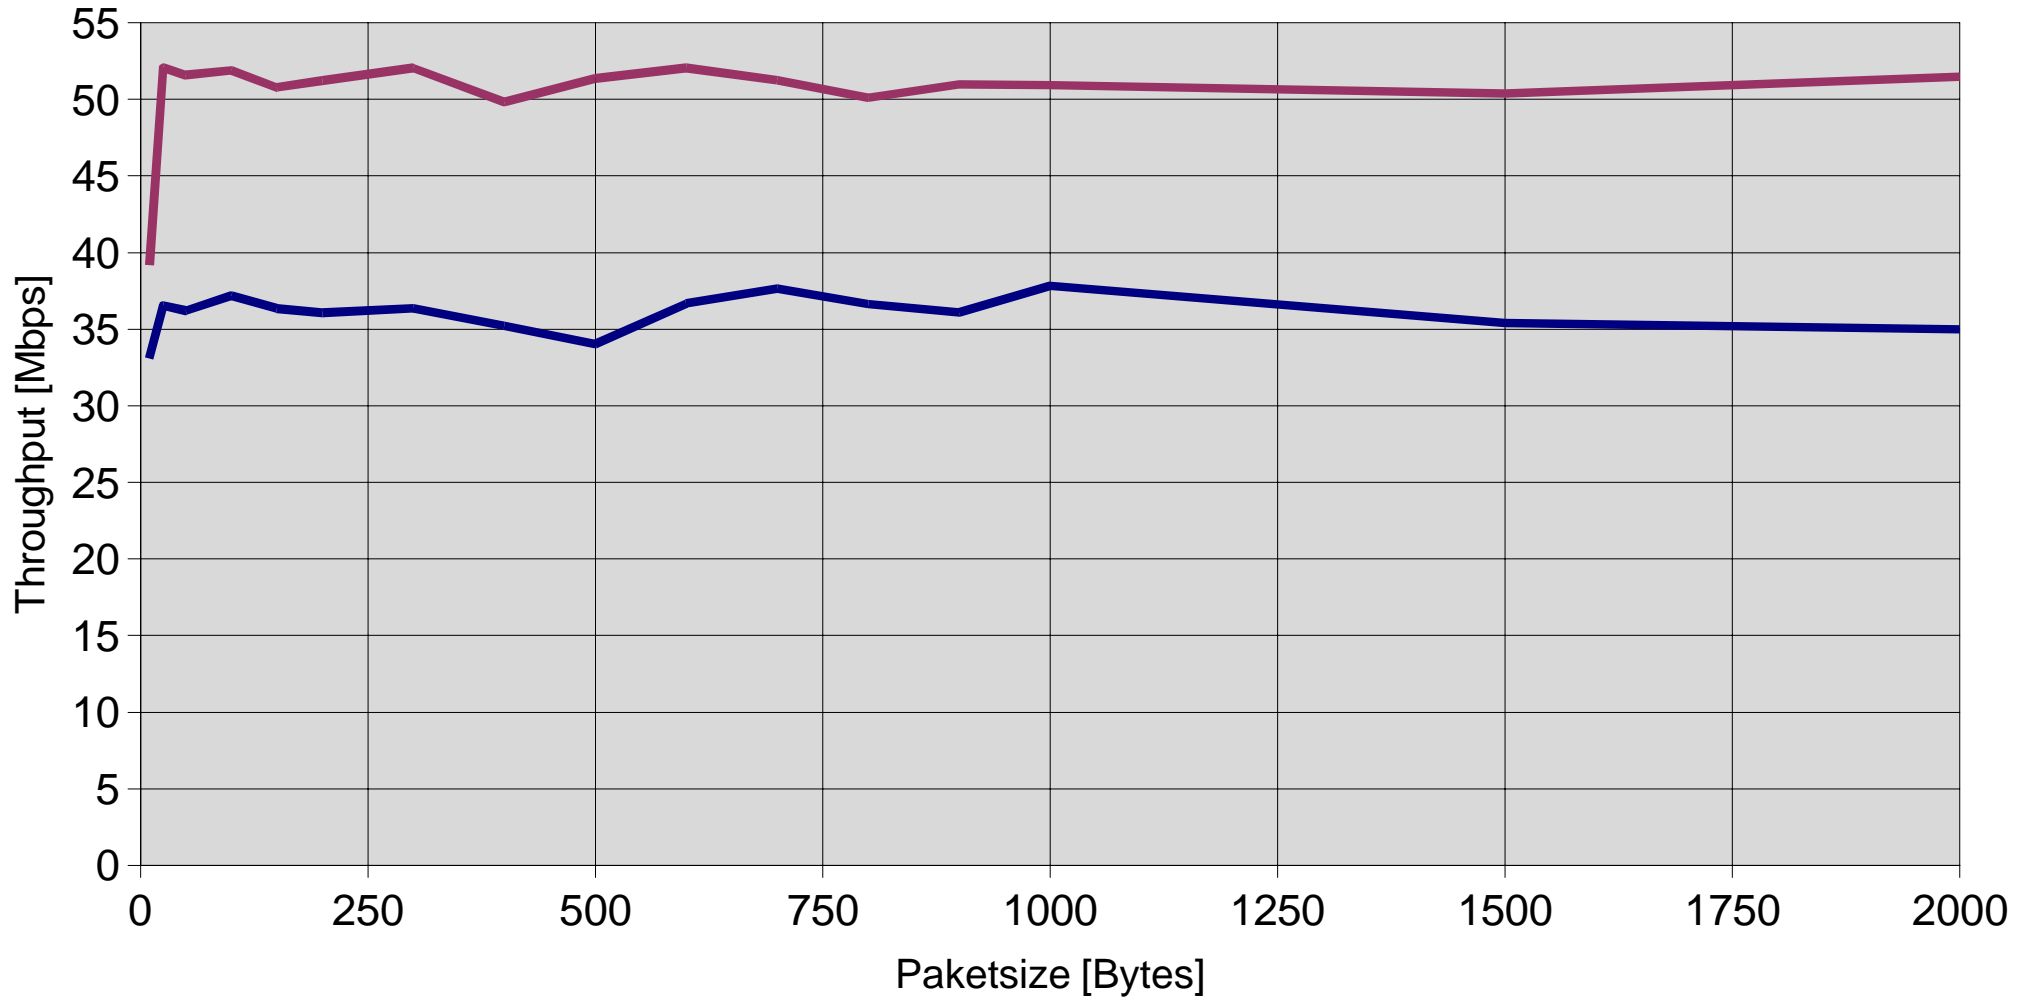

General Throughput

Soekris 4801, m0n0wall 1.11,

— Throughput sis0 to sis 1 (onboard to onboard)
— Throughput sis0 to sis 4 (onboard to PCI)

IPsec Throughput

Soekris 4801 (vpn1411), m0n0wall 1.11

— Throughput IPsec, 3DES, MD5, with vpn1411
— Throughput IPsec, 3DES, MD5, without CryptoHW