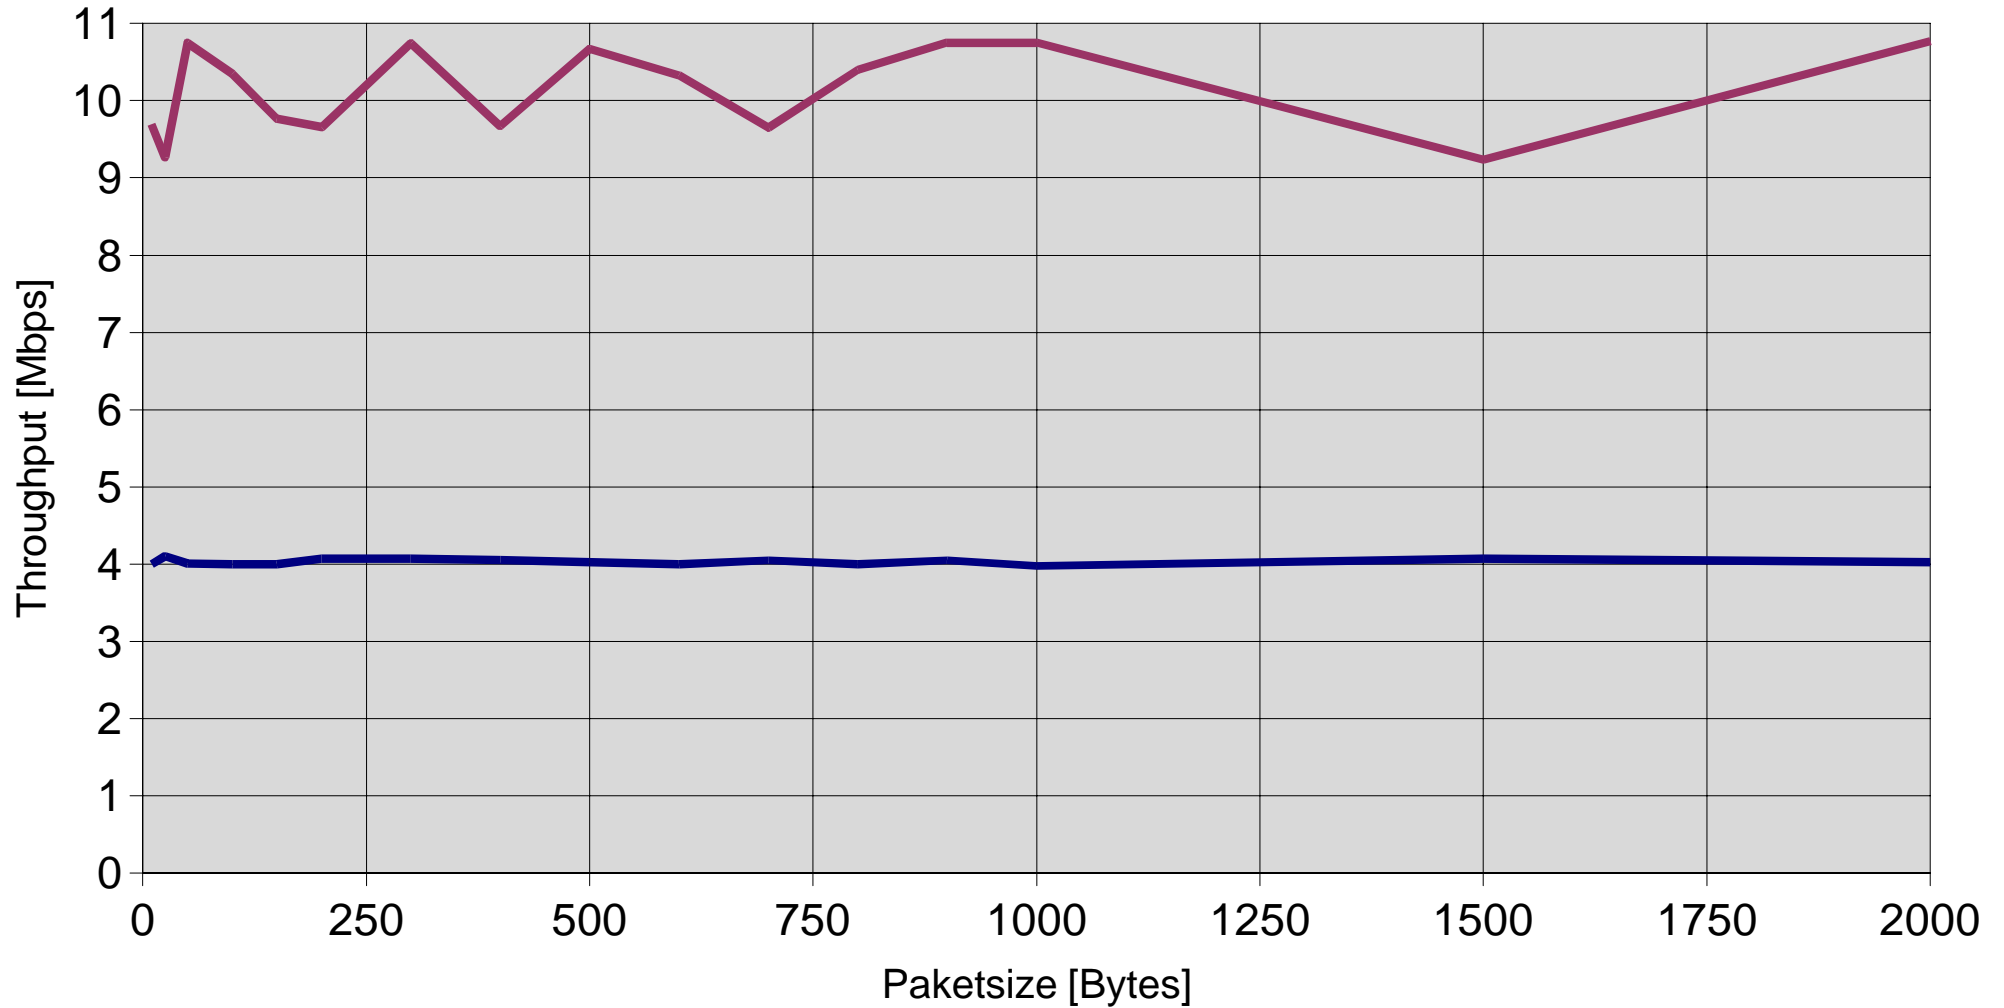

General Throughput

Soekris 4801, m0n0wall 1.11,

— Throughput sis0 to sis 1 (onboard to onboard)
— Throughput sis0 to sis 4 (onboard to PCI)

IPsec Throughput

Soekris 4801 (vpn1411), m0n0wall 1.11

— Throughput IPsec, 3DES, MD5, with vpn1411
— Throughput IPsec, 3DES, MD5, without CryptoHW